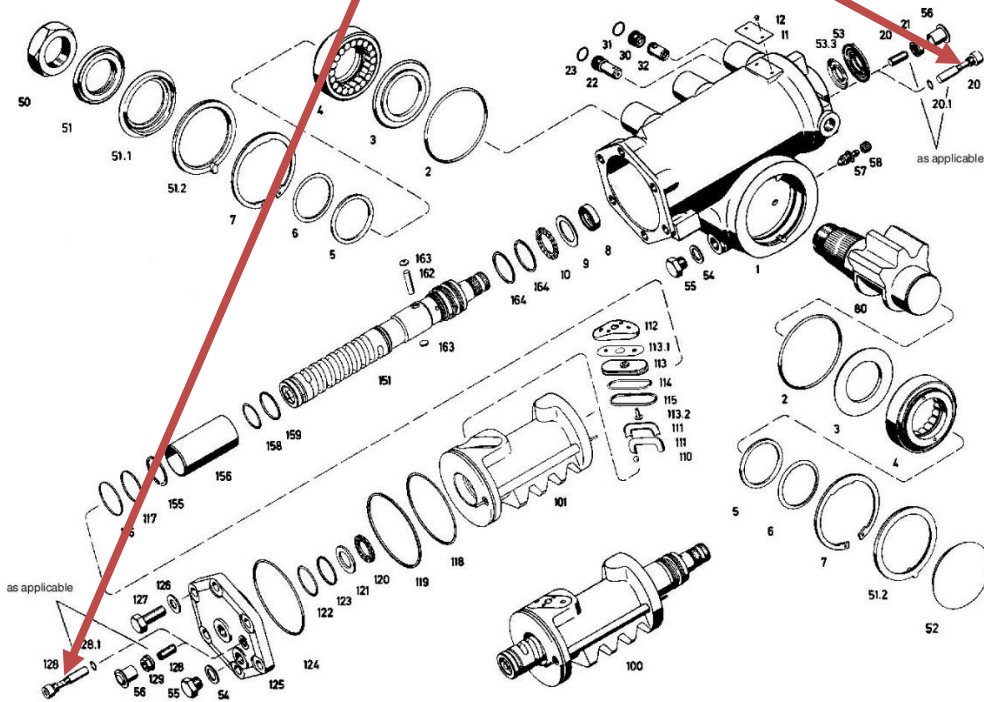

Steering gear limiter (screw) Part No. 80110001

Include parts: 128, 20

Alternative part number	Cross-references
HLL00296	8098230102

More new products at <https://www.atg-components.com/warehouse-news>